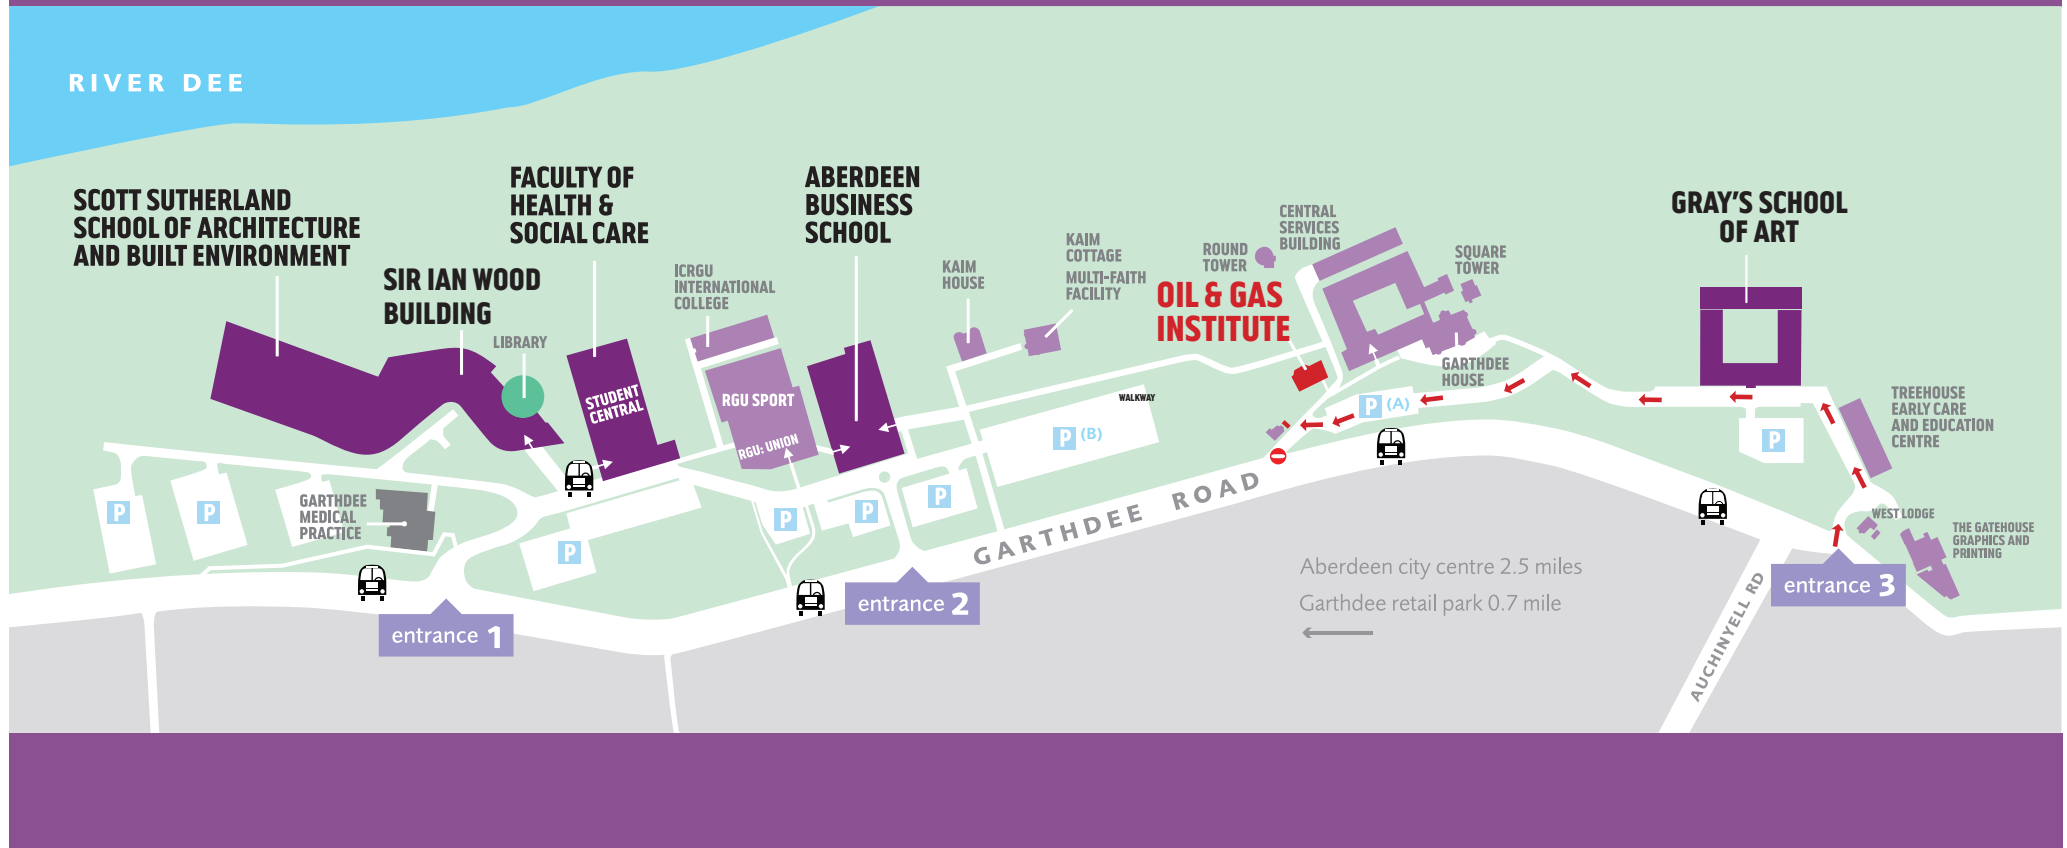

WELCOME TO ROBERT GORDON UNIVERSITY

The Garthdee campus is situated on the south side of the city of Aberdeen, on the banks of the River Dee. Regular buses run to and from the Garthdee campus. For more information go to www.rgu.ac.uk/transport

DIRECTIONS:

- Use entrance 3
- Follow the sign posts to the Garthdee House
- Park in the designated visitor space
- Walk past Garthdee House and up the steps
- The Oil & Gas Institute is opposite the steps