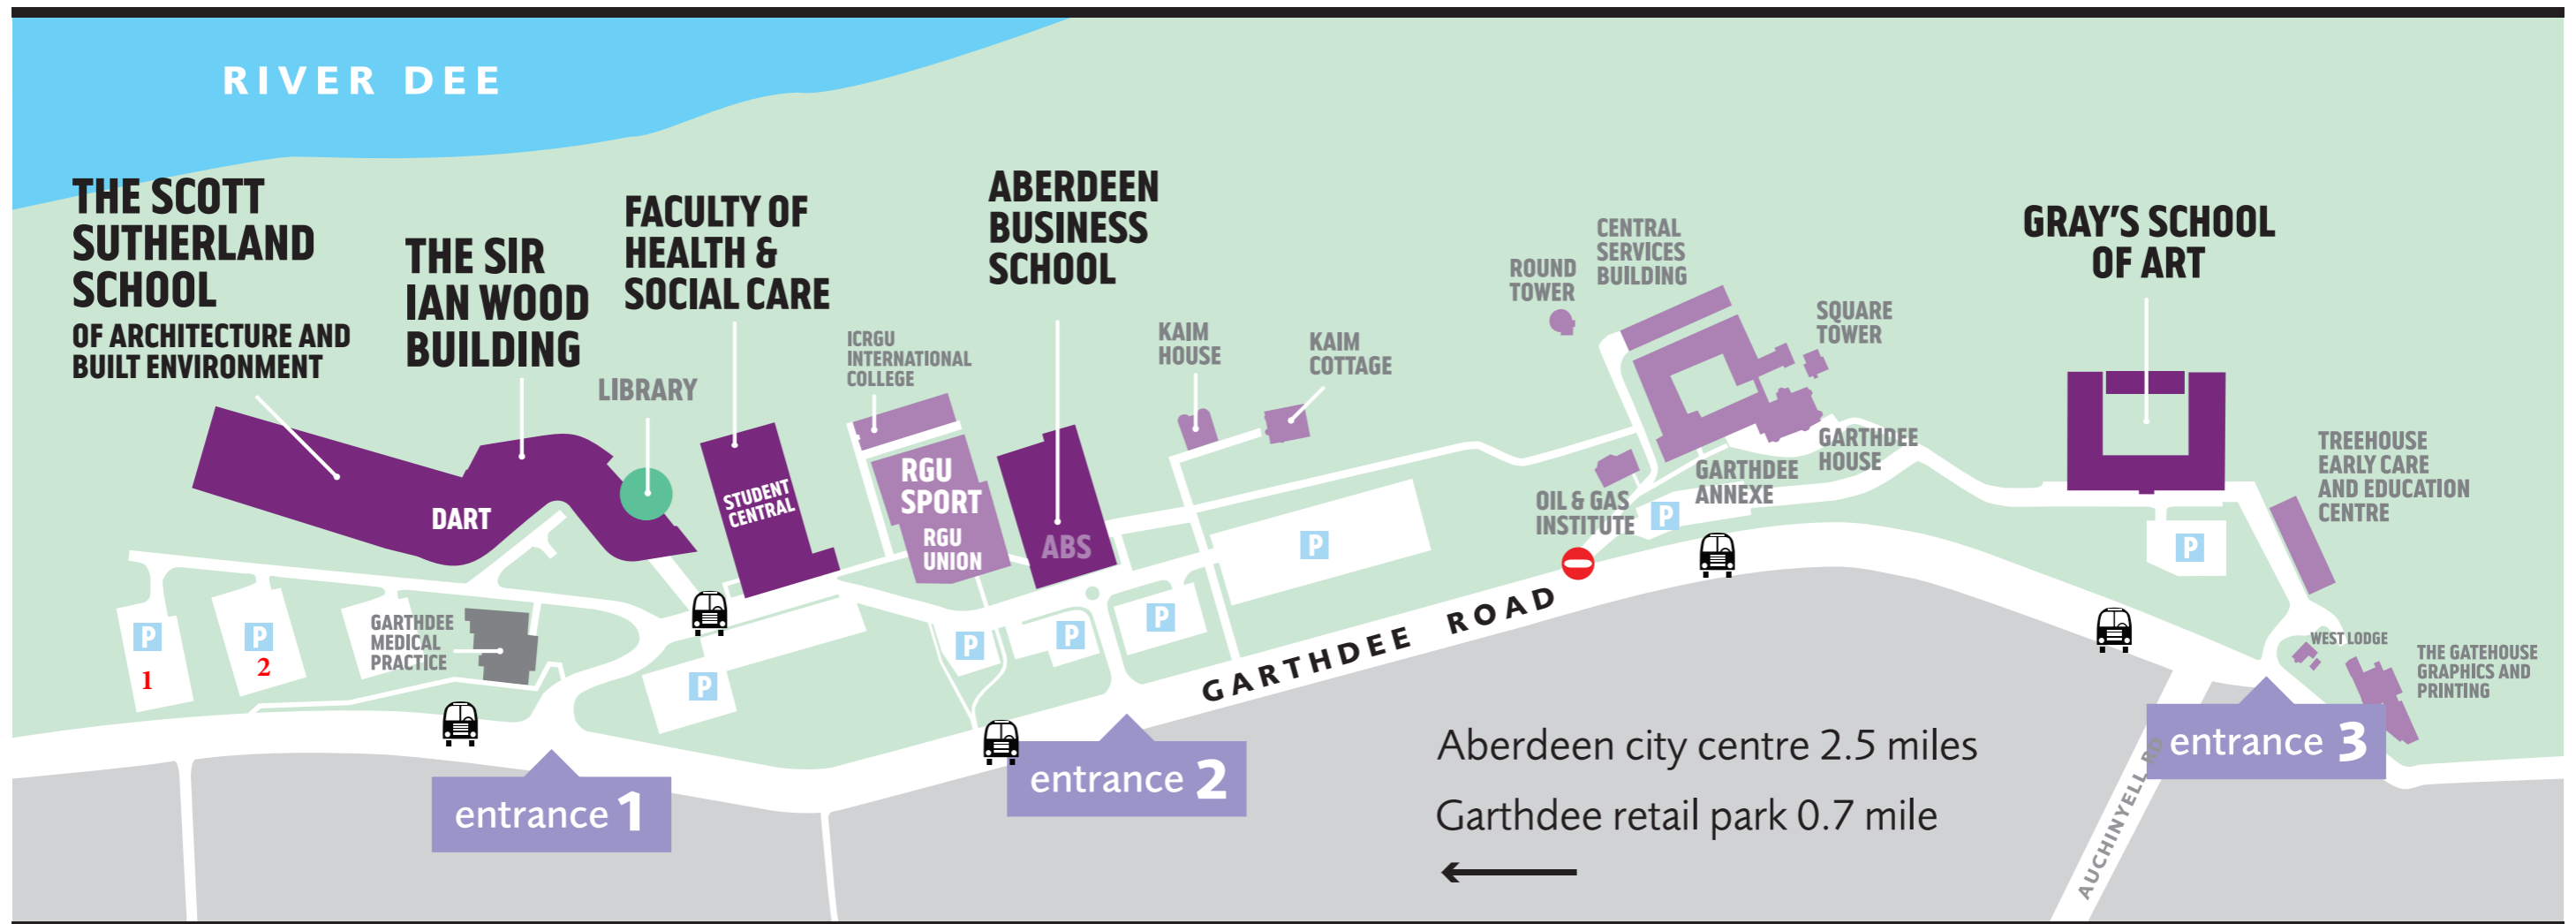

GARTHDEE CAMPUS MAP

GARTHDEE ROAD, ABERDEEN, AB10 7QB

UNIVERSITY MAIN SWITCHBOARD
+44 (0)1224 262000

The Garthdee campus is situated on the south side of the city, on the banks of the River Dee.

Regular buses run to and from the Garthdee campus. For more information, go to www.rgu.ac.uk/transport

There are cycle parking and changing facilities across the Garthdee campus.

SAT NAV POSTCODES

Gray's School of Art	AB10 7QD
Garthdee House	AB10 7QB
Aberdeen Business School	AB10 7QE
Faculty of Health and Social Care	AB10 7QG
The Sir Ian Wood Building For Engineering, Computing, Pharmacy & Life Sciences and The Scott Sutherland School of Architecture and Built Environment	AB10 7GJ
DART Simulators Centre of Excellence	AB10 7GJ

CAN'T MAKE IT IN PERSON?

YOU CAN WALK ACROSS THE ENTIRE CAMPUS IN AROUND 10-15 MINUTES.