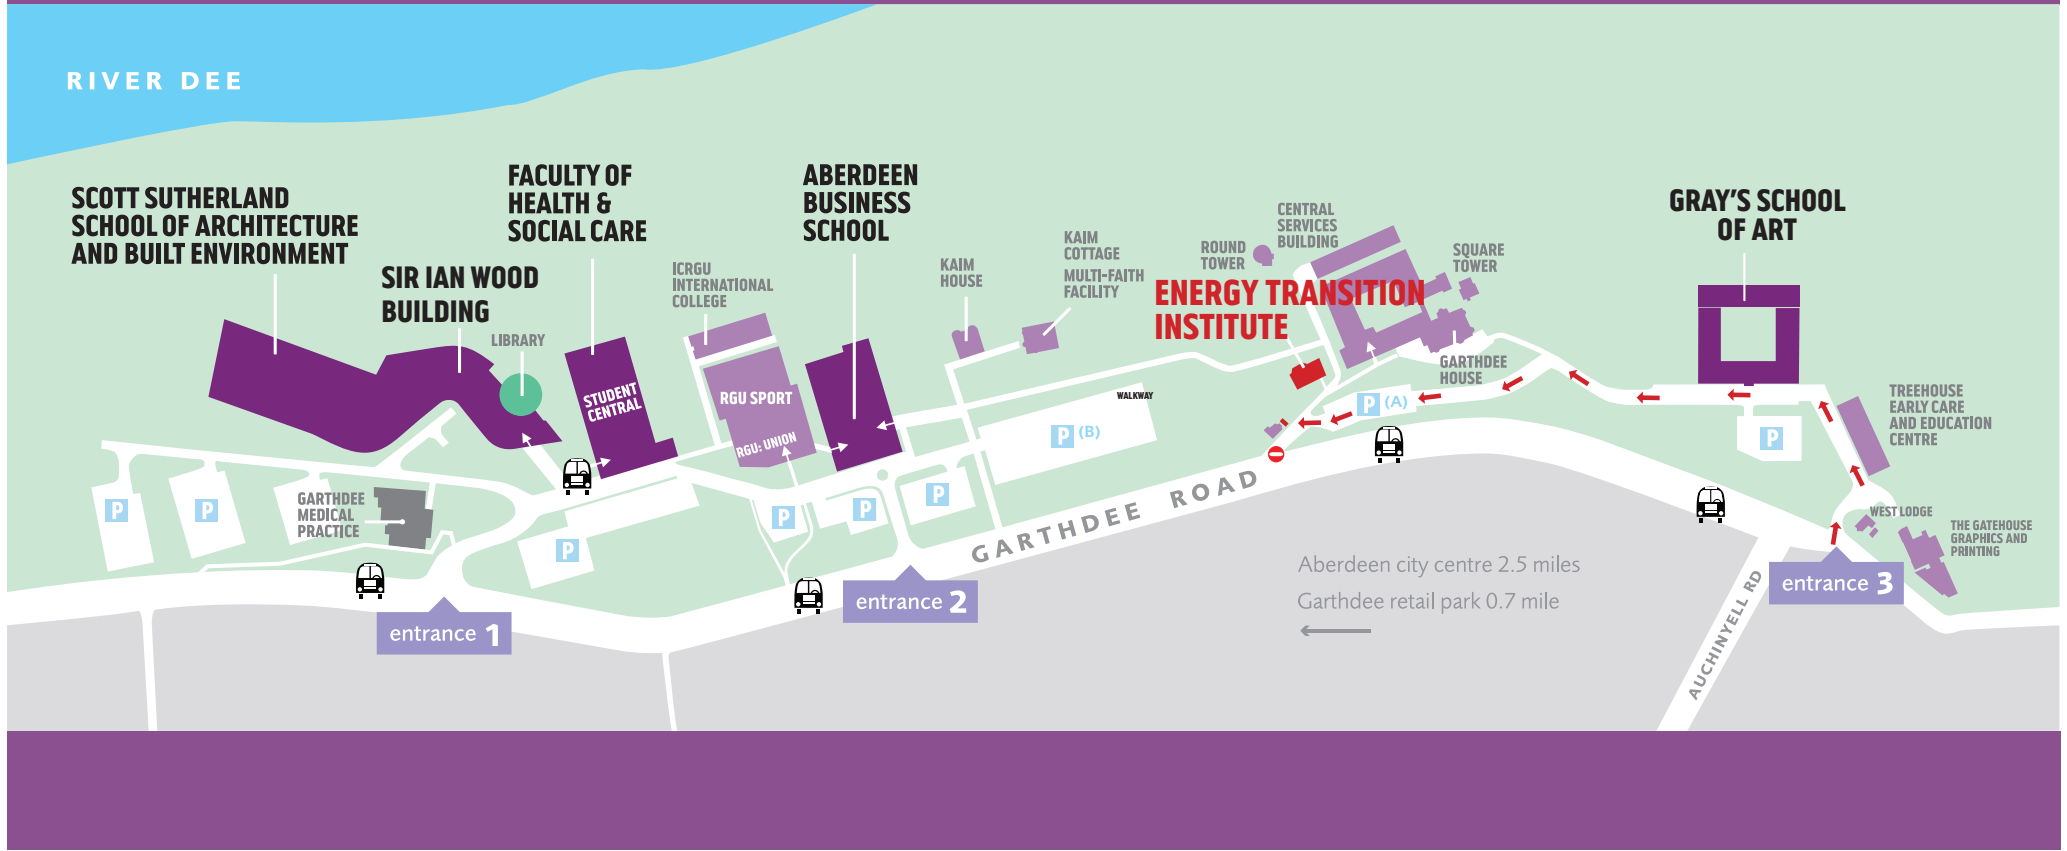

# WELCOME TO ROBERT GORDON UNIVERSITY

The Garthdee campus is situated on the south side of the city of Aberdeen, on the banks of the River Dee. Regular buses run to and from the Garthdee campus. For more information go to [www.rgu.ac.uk/transport](http://www.rgu.ac.uk/transport)

## DIRECTIONS:

- Use entrance 3
- Follow the sign posts to the Garthdee House
- Park in the designated visitor space
- Walk past Garthdee House and up the steps
- The Oil & Gas Institute is opposite the steps